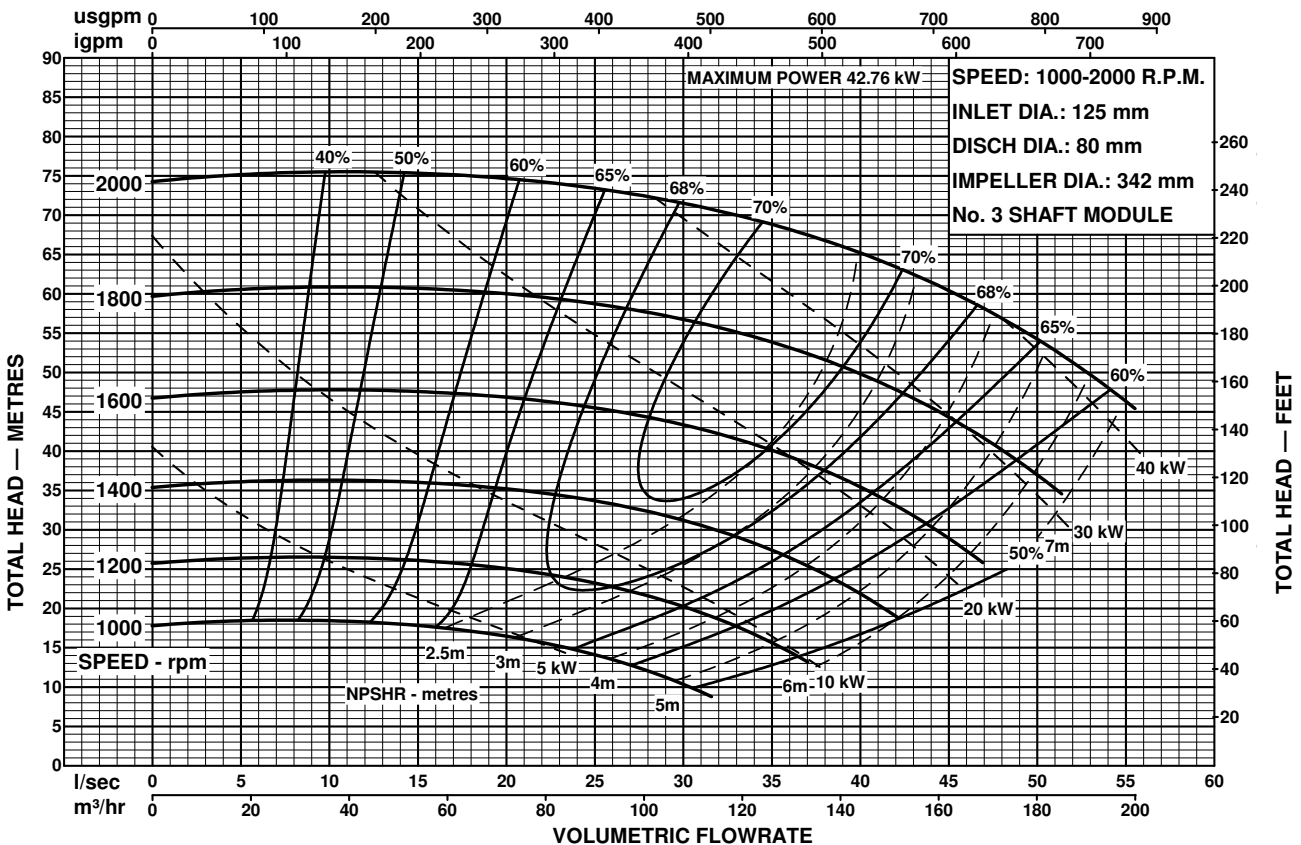

MODEL  
**125x80-315**

# ISO2858

END SUCTION PUMPS  
50Hz PERFORMANCE

Performance to AS2417 Grade 2 for clean, cold water only.

Performance to AS2417 Grade 2 for clean, cold water only.