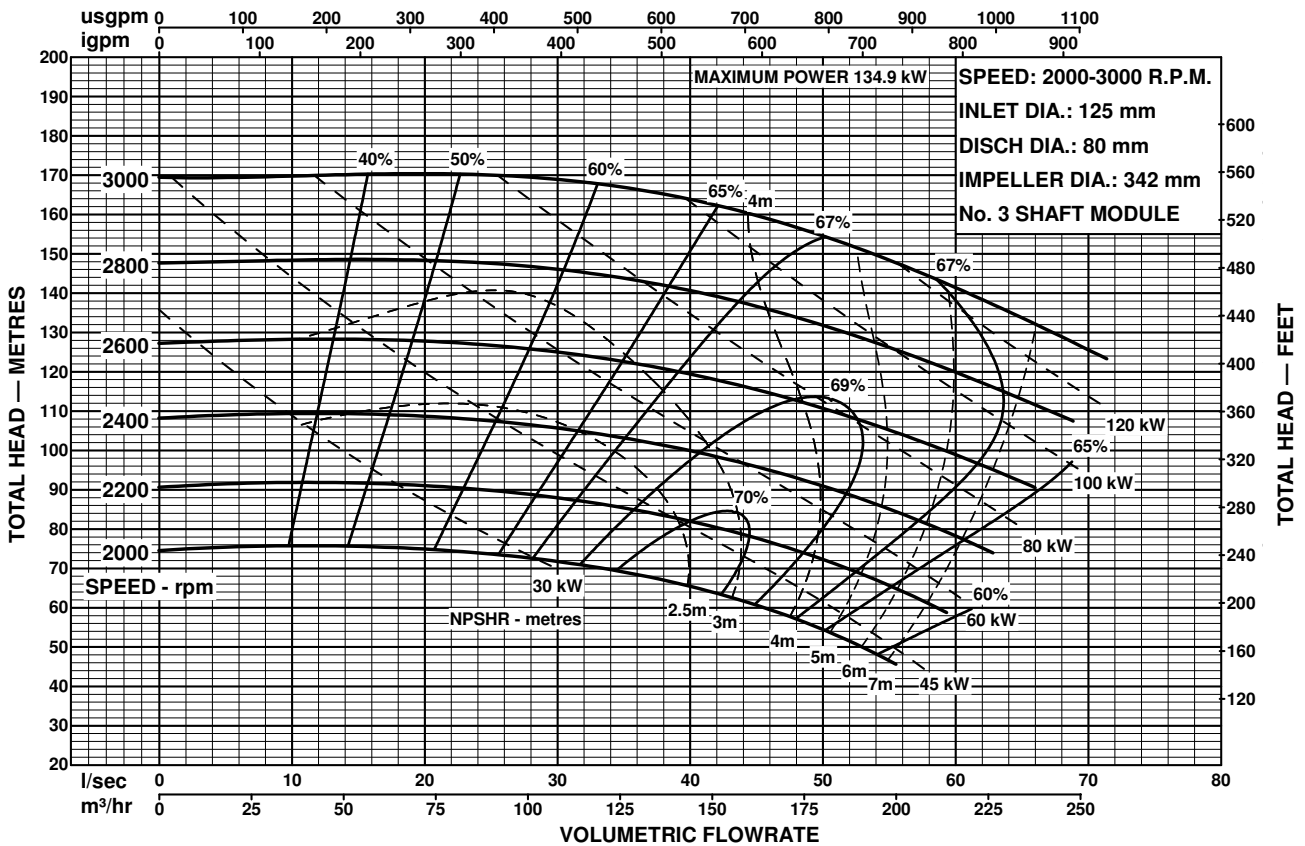

MODEL  
**125x80-315**

# ISO2858

END SUCTION PUMPS  
50Hz PERFORMANCE

Performance to AS2417 Grade 2 for clean, cold water only.

Performance to AS2417 Grade 2 for clean, cold water only.